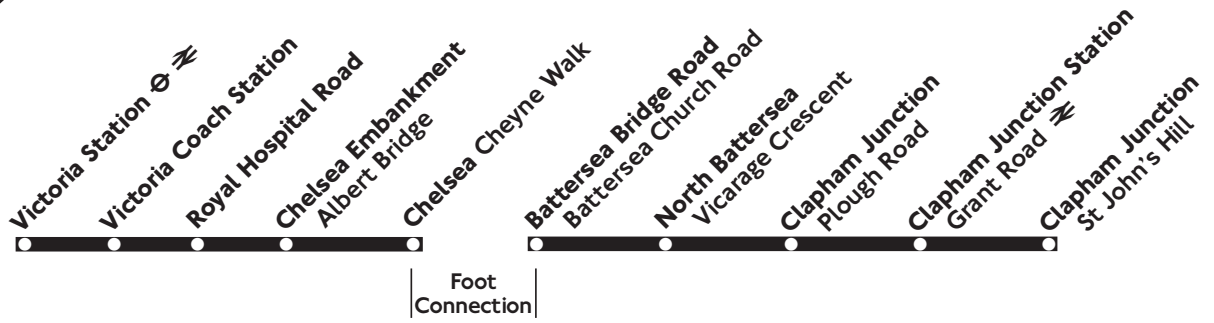

239

Victoria - Battersea - Clapham Junction (temporary timetable)

Daily

Battersea Bridge is closed, and this route runs in two sections.
Through passengers will be required to change buses and cross the bridge on foot.
Through fares available - please retain ticket.

Monday - Friday

Victoria Station Victoria Street	0525 Then	0640 Then about	1923 Then about	2049 Then	2349
Royal Hospital Road Lower Sloane St	0530 every 15	0645 every 10	1930 every 12	2055 every 15	2355
Chelsea Cheyne Walk (c)	0534 mins until	0649 mins until	1934 mins until	2059 mins until	2359
Battersea Bridge Rd Battersea Church Rd (c)	0534 0549 0604 0619	0634 0648 0700 Then	1947 Then	2100 2115 Then	2400
North Battersea Vicarage Crescent	0536 0551 0606 0621 0637 0651 0703	about	1951 about	2104 2118 every	0003
Clapham Junction Stn Grant Road	0540 0555 0610 0625 0641 0655 0707	every 10	1956 every 12	2109 2123 15 minutes	0008
Clapham Junction St John's Hill	0543 0558 0613 0628 0644 0658 0710	mins until	2000 mins until	2112 2126 until	0011

Saturday (also Good Friday)

Victoria Station Victoria Street	0525 Then	0645 Then	0745 Then about	1906 1919 Then	2349
Royal Hospital Road Lower Sloane St	0530 every 20	0650 every 15	0750 every 10	1912 1925 every 15	2355
Chelsea Cheyne Walk (c)	0534 mins until	0654 mins until	0754 mins until	1916 1929 mins until	2359
Battersea Bridge Rd Battersea Church Rd (c)	0534 Then	0654 0709 0724 0739 0755 Then	1843 Then	1945 Then	2400
North Battersea Vicarage Crescent	0536 every	0656 0711 0726 0741 0757 about	1846 about	1948 every	0003
Clapham Junction Stn Grant Road	0540 20 minutes	0700 0715 0730 0746 0802 every 10	1851 every 12	1953 15 minutes	0008
Clapham Junction St John's Hill	0543 until	0703 0718 0733 0749 0805 mins until	1854 mins until	1956 until	0011