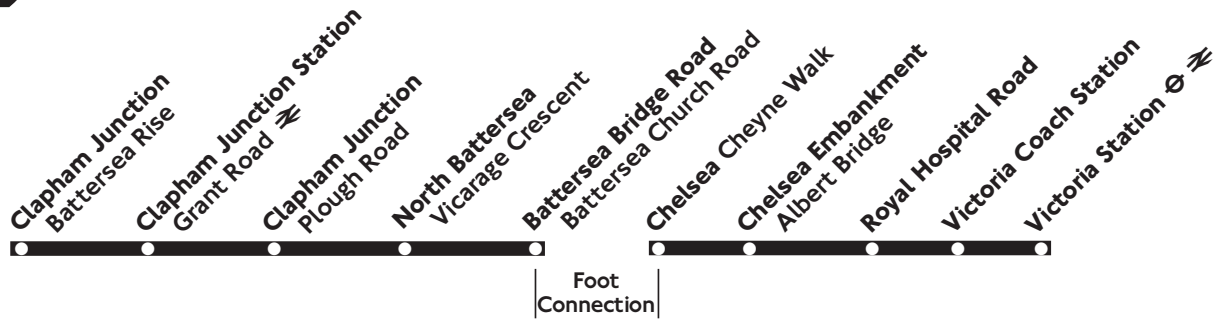

(c) - change buses

Operated by London General for London Buses 1.10.05 T63830

239

Clapham Junction - Battersea - Victoria (temporary timetable)

Daily

Battersea Bridge is closed, and this route runs in two sections.
 Through passengers will be required to change buses and cross the bridge on foot.
 Through fares available - please retain ticket.

Monday - Friday

Clapham Junction Battersea Rise	0530	0545	0600	0612	0624	Then	1910	Then	2120	Then	2335
Clapham Junction Stn Grant Road	0533	0548	0603	0615	0627	about	1914	about	2123	every	2338
North Battersea Vicarage Crescent	0538	0553	0608	0620	0632	every 10	1919	every 12	2127	15 minutes	2342
Battersea Bridge Rd Battersea Church Rd (c)	0540	0555	0610	0623	0636	mins until	1922	mins until	2129	until	2344
Chelsea Cheyne Walk (c)	0541	0556	0611	0625	0640	Then about	2003	Then about	2105	Then	2350
Royal Hospital Road Lower Sloane St	0546	0601	0616	0630	0646	every 10	2008	every 12	2110	every 15	2355
Victoria Station Terminus Place	0551	0606	0621	0636	0652	mins until	2014	mins until	2116	mins until	0001

Saturday (also Good Friday)

Clapham Junction Battersea Rise	0530	Then	0710	Then	1820	Then	1920	Then	2335			
Clapham Junction Stn Grant Road	0533	every	0713	about	1823	about	1923	every	2338			
North Battersea Vicarage Crescent	0538	20 minutes	0718	every 10	1827	every 12	1927	15 minutes	2342			
Battersea Bridge Rd Battersea Church Rd (c)	0540	until	0720	mins until	1829	mins until	1929	until	2344			
Chelsea Cheyne Walk (c)	0542	Then	0702	0717	0732	0746	Then about	1855	Then about	1951	Then	2351
Royal Hospital Road Lower Sloane St	0546	every 20	0706	0721	0736	0750	every 10	1859	every 12	1955	every 15	2355
Victoria Station Terminus Place	0551	mins until	0711	0726	0741	0755	mins until	1905	mins until	2001	mins until	0001